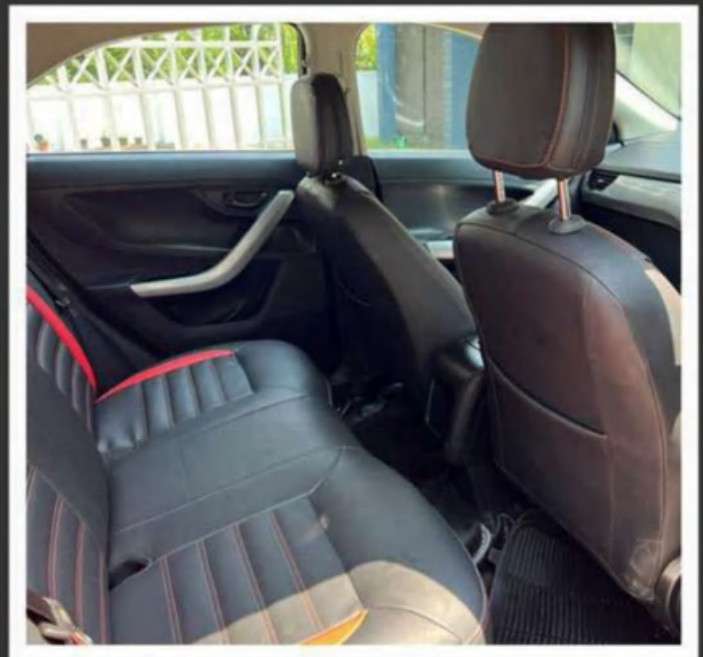

TATA NEXON AUTOMATIC (Petrol)

FEATURES

- ✓ Most safety rated compact suv
- ✓ Day time running lights
- ✓ Airbags
- ✓ ABS and EBD
- ✓ 3 Drive modes-Sport,City,Eco
- ✓ Premium leather seats
- ✓ Bluetooth with display infotainment
- ✓ Auto folding mirrors
- ✓ Reverse sensors
- ✓ Electrically adjustable outside mirrors
- ✓ Remote central lock
- ✓ 4 Door power windows
- ✓ HID headlamps
- ✓ Remote headlamp on/off function
- ✓ Flip key