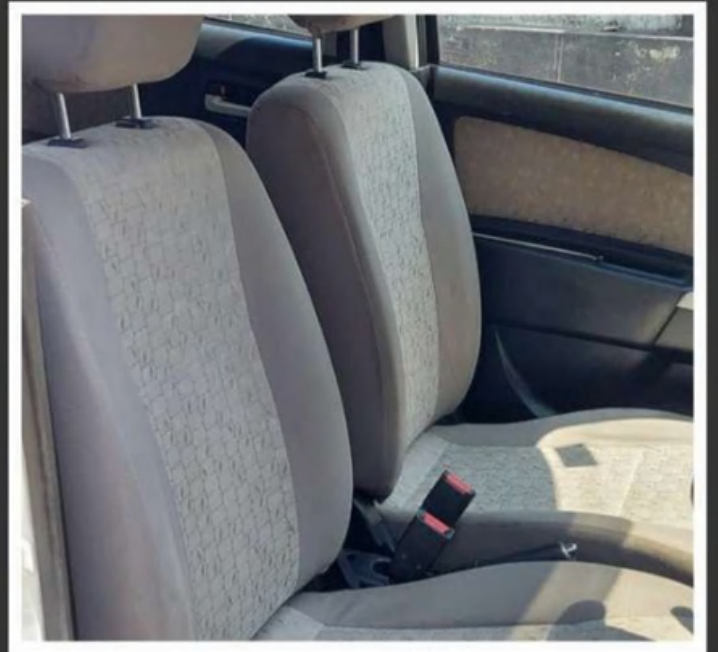

MARUTI WAGON R ~ PETROL-MANUAL

(BUDGET MODEL)

FEATURES

- ✔ Stereo with usb and aux
- ✔ 4 door power windows
- ✔ Remote central locking