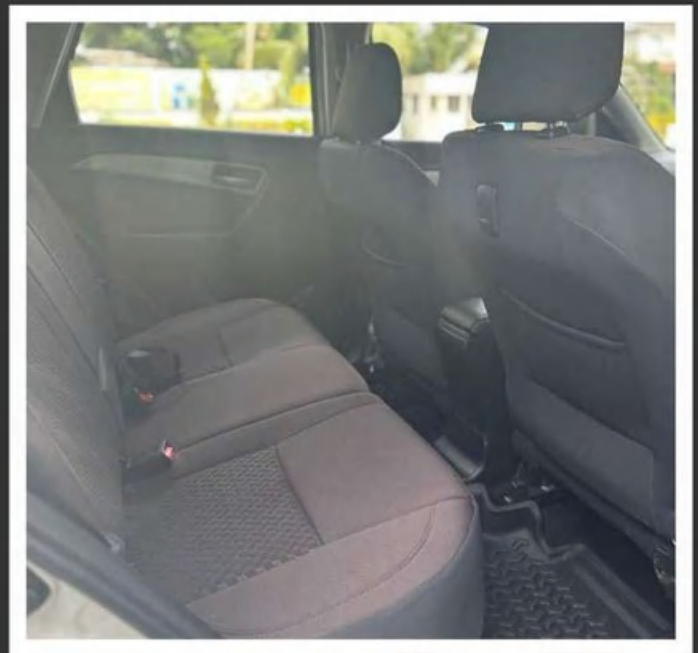

TOYOTA URBAN CRUISER AUTOMATIC ~ PETROL

FEATURES

- ✔ Smart hybrid technology improves fuel economy
- ✔ Torque converter full automatic transmission
- ✔ Push button start
- ✔ Airbags and ABS with EBD
- ✔ Keyless entry
- ✔ Bluetooth infotainment system
- ✔ Reverse sensors
- ✔ Premium audio system
- ✔ Dual zone automatic climate control AC
- ✔ Electrically adjustable outside mirror
- ✔ Auto foldable outside mirrors
- ✔ Day time running lights (DRL)