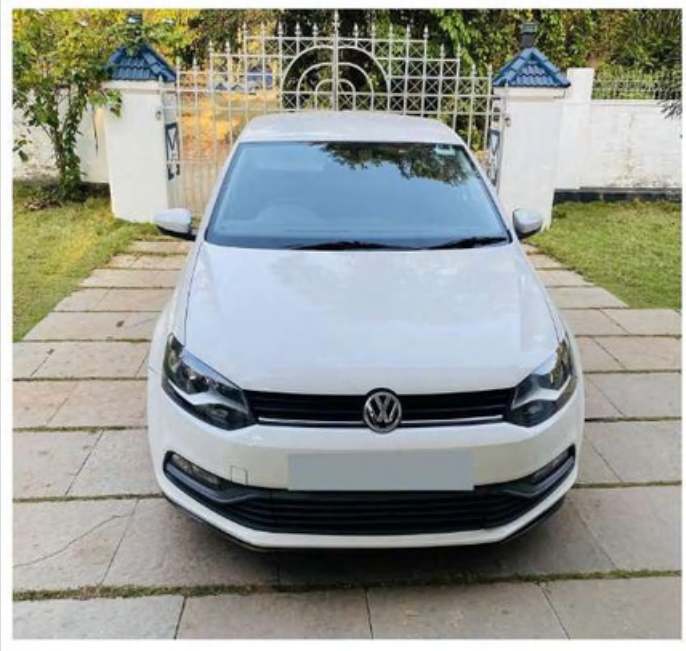

VOLKSWAGEN POLO 1.5 TDI ~ COMFORTLINE - DIESEL - MANUAL

FEATURES

- ✓ 4 door power windows
- ✓ Remote central locking
- ✓ ABS & EBD
- ✓ Airbags
- ✓ Reverse sensor
- ✓ Height adjustable seats
- ✓ Bluetooth stereo with USB & AUX
- ✓ Flip key
- ✓ Premium leather seat covers