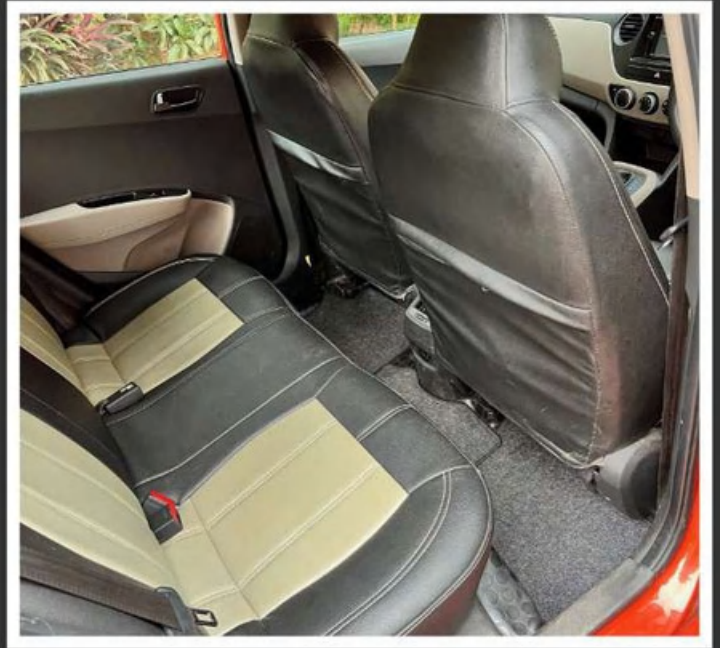

HYUNDAI GRAND i10 ~ PETROL AUTOMATIC

FEATURES

- ✓ 4 door power windows
- ✓ remote central locking
- ✓ Full automatic transmission
- ✓ Reverse camera with sensor
- ✓ Abs and ebd
- ✓ Electrically adjustable outside mirror
- ✓ Touchscreen infotainment system
- ✓ Airbags
- ✓ Premium leather seats
- ✓ Steering mounted controls