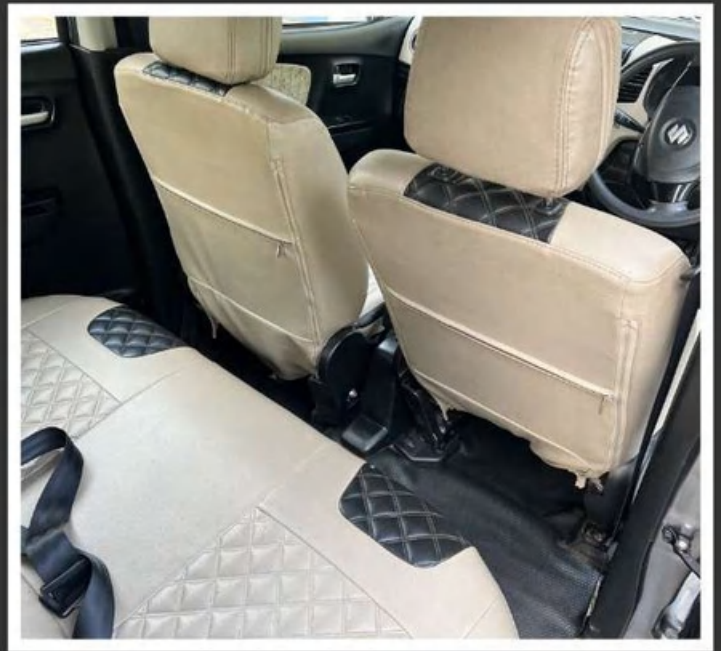

WAGONAR AUTOMATIC STINGRAY SPECIAL EDITION ~ PETROL

FEATURES

- ✓ Amt transmission
- ✓ Bluetooth touchscreen infotainment
- ✓ 4 door power windows
- ✓ remote central locking
- ✓ Reverse camera with sensor
- ✓ ABS & EBD
- ✓ Airbags
- ✓ Premium leather seats
- ✓ Power adjustable mirrors