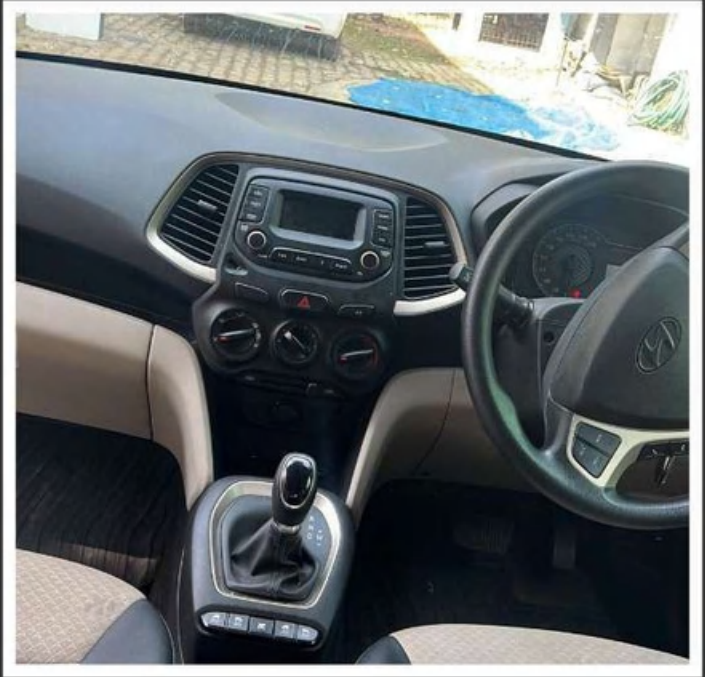

NEW HYUNDAI SANTRO AUTOMATIC - AMT ~ PETROL

FEATURES

- ✓ Airbags and ABS with EBD
- ✓ Bluetooth infotainment system
- ✓ 4 door power windows
- ✓ Remote central locking
- ✓ Steering mounted controls
- ✓ Reverse sensors