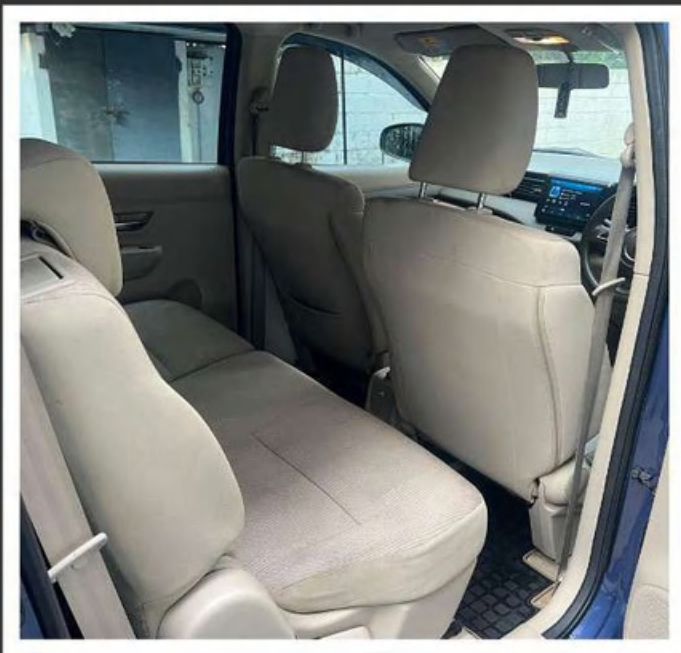

ERTIGA AUTOMATIC ~ PETROL ~ 7 SEATER SMART HYBRID

FEATURES

- ✔ Torque converter transmission
- ✔ Bluetooth touchscreen infotainment
- ✔ Reverse sensor + camera
- ✔ ABS & EBD
- ✔ Airbags
- ✔ Keyless entry
- ✔ Electrically foldable and adjustable mirrors