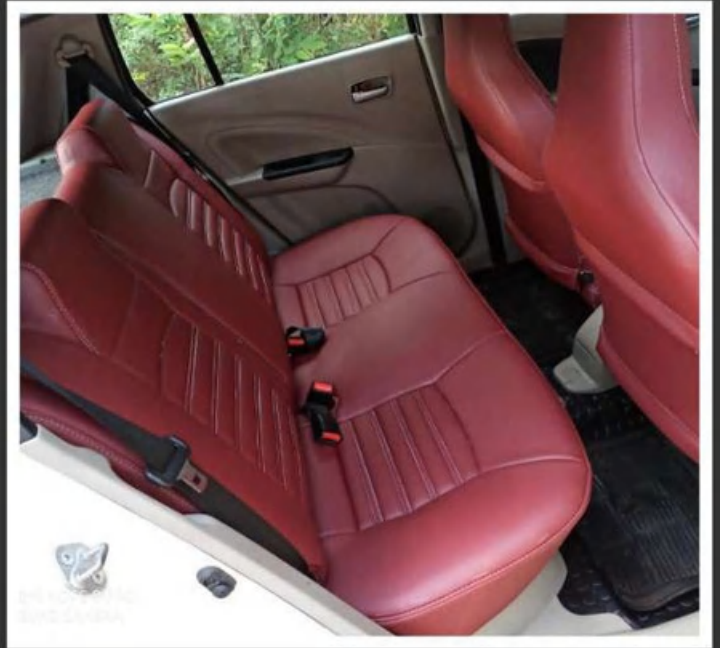

MARUTI CELERIO - AUTOMATIC ~ PETROL

FEATURES

- ✓ Amt transmission
- ✓ Stereo with USB & AUX
- ✓ 4 door power windows
- ✓ Remote central locking
- ✓ ABS & EBD
- ✓ Airbags
- ✓ Premium leather seats