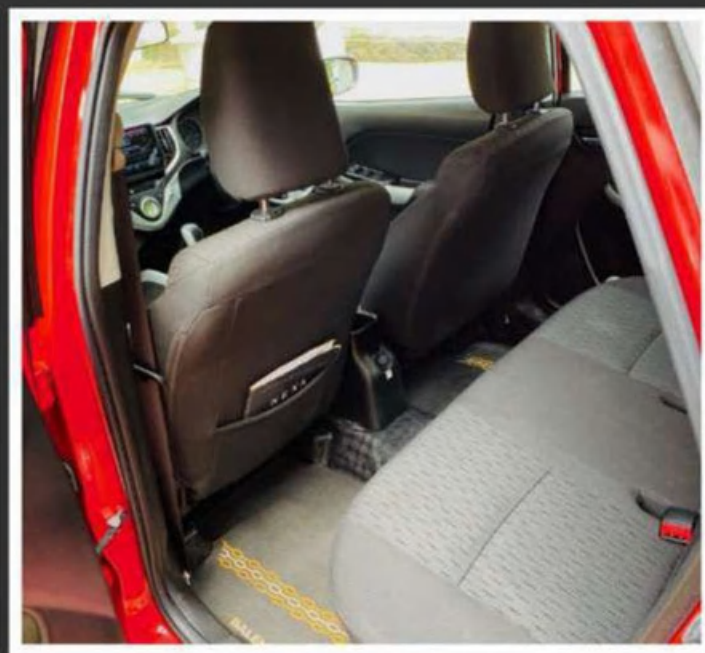

MARUTI BALENO - CVT AUTOMATIC~ PETROL

FEATURES

- ✓ Full automatic CVT transmission
- ✓ 4 door power windows
- ✓ Remote central locking system
- ✓ Automatic climate control
- ✓ Steering mounted controls
- ✓ Electrically adjustable outside mirror
- ✓ Multi information display
- ✓ Rear viper

- ✓ ABS & EBD
- ✓ Rear defogger
- ✓ HD reverse cam
- ✓ Airbags
- ✓ Ambient leg & boot space
- ✓ Alloy wheels
- ✓ Hamaan 9 inch android tablet type multimedia system with android auto and Bluetooth, Google maps GPS navigation