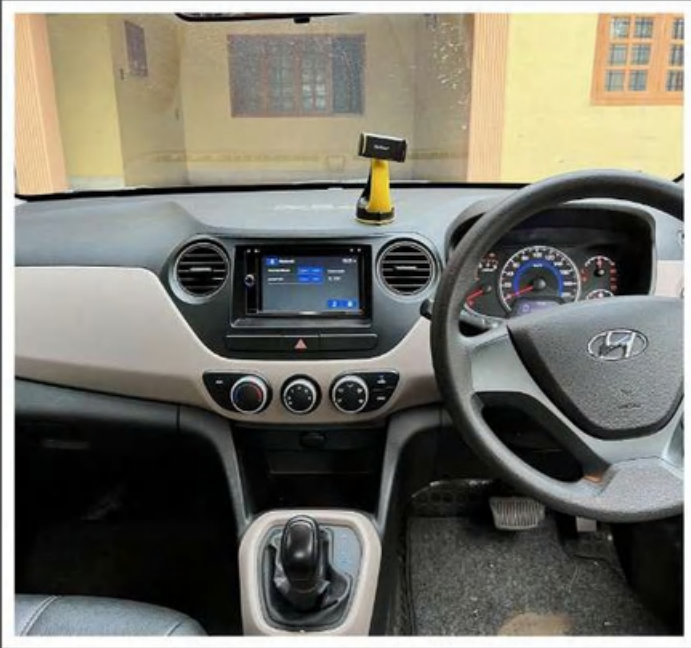

MARUTI CELERIO - AUTOMATIC ~ PETROL

FEATURES

- ✓ Amt transmission
- ✓ Stereo with USB & AUX
- ✓ 4 door power windows
- ✓ Remote central locking
- ✓ ABS & EBD
- ✓ Airbags
- ✓ Premium leather seats

MARUTI BIG WAGONR ~NEW AUTOMATIC - NEW- BIG ~ PETROL

FEATURES

- ✓ 4 door power windows
- ✓ remote central locking
- ✓ Full automatic transmission
- ✓ Reverse camera with sensor
- ✓ Abs and ebd
- ✓ Electrically adjustable outside mirror
- ✓ Touchscreen infotainment system
- ✓ Airbags
- ✓ Premium leather seats
- ✓ Steering mounted controls