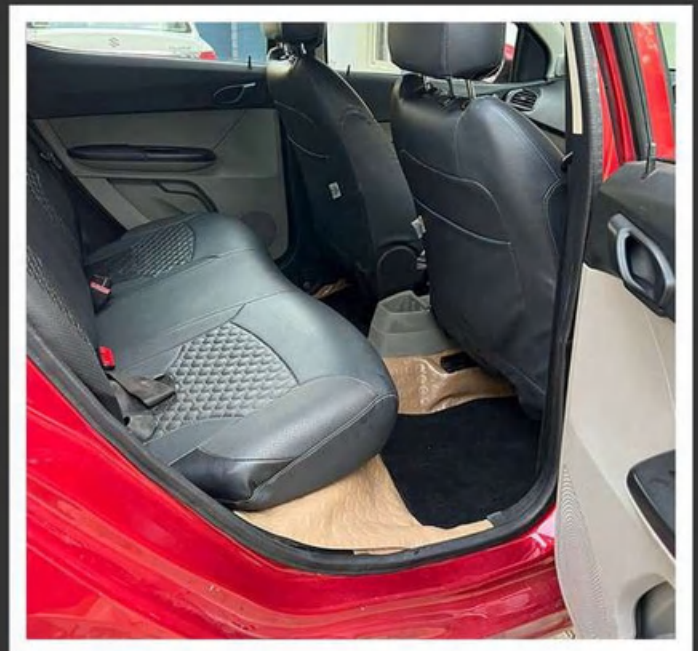

TATA TIAGO AUTOMATIC ~ PETROL

FEATURES

- ✓ SAFEST CAR (5 star safety rated)
- ✓ Amt transmission
- ✓ Bluetooth infotainment with usb n aux
- ✓ Reverse camera with sensor
- ✓ 4 door power windows
- ✓ Flip key
- ✓ Electrically adjustable mirrors
- ✓ Remote central locking
- ✓ Remote headlight on/off
- ✓ Abs n ebd
- ✓ Airbags
- ✓ Premium leather seats and steering leather